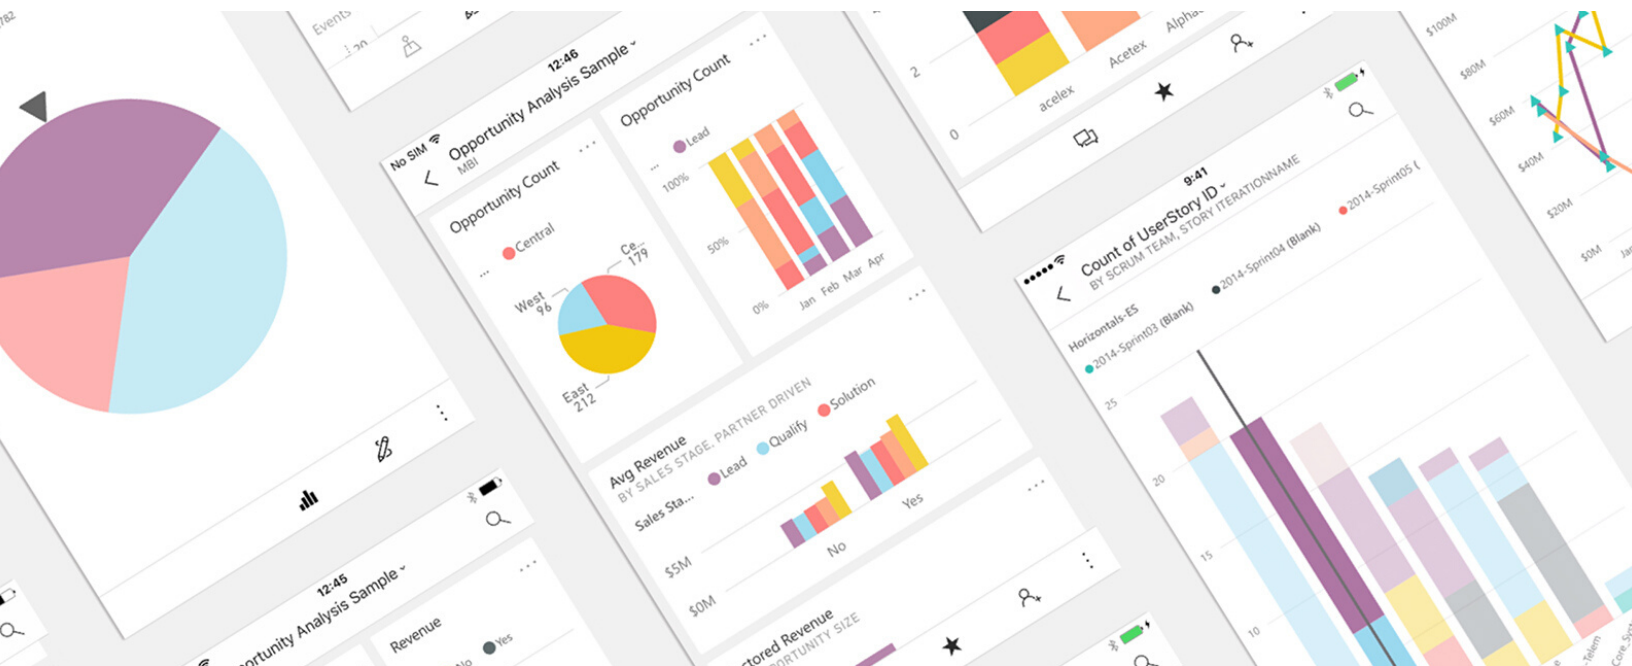

MICROSOFT POWERBI

Go from data to insights in minutes.

- Data Strategy & Roadmap
- Customized Reports
- Scorecards & Dashboards
- Data Modeling & Warehousing
- Data & Systems Integration

Power BI